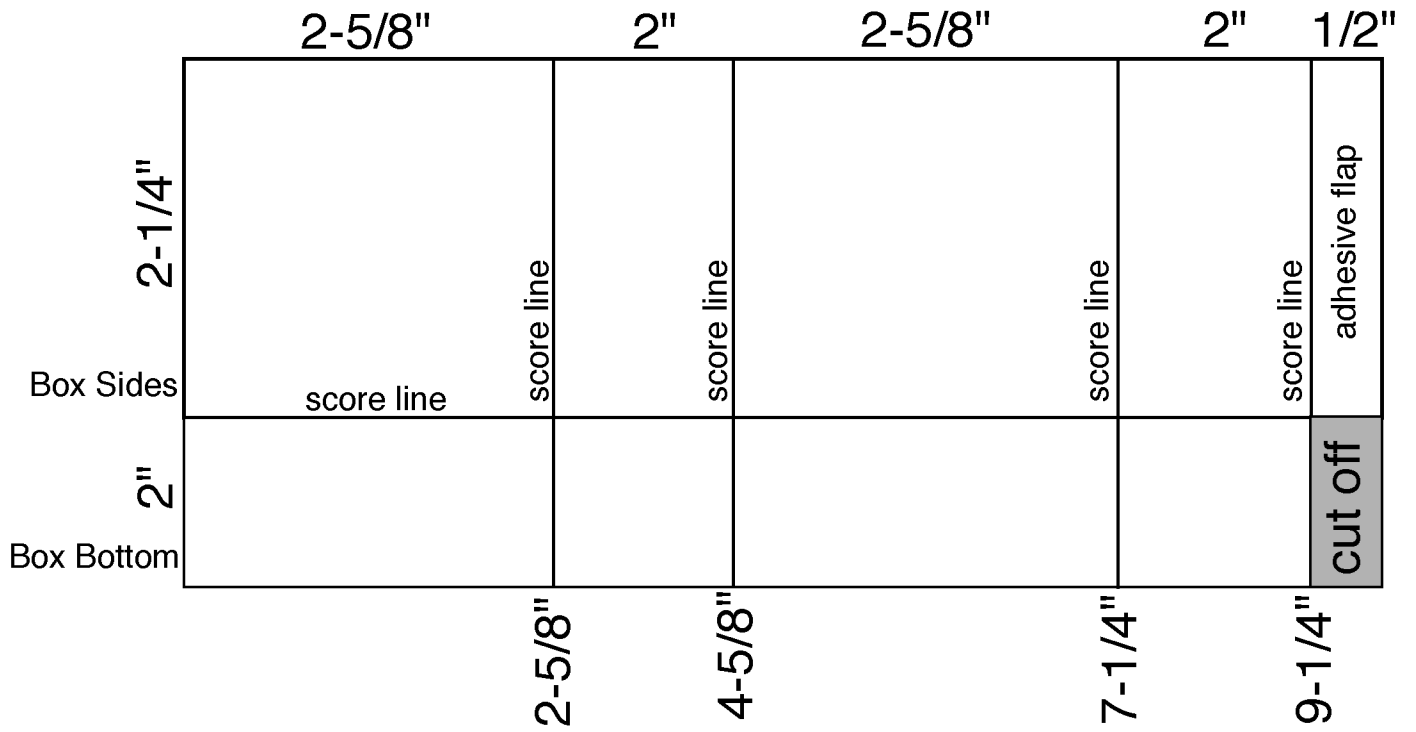

MATCHBOX LID BOX
 created by Anne Beale Yancey at Mukibug.com

*Drawing not to scale.